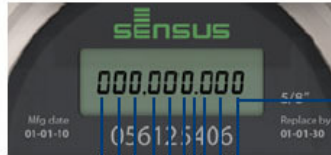

CUBIC FEET REGISTERS

5/8", 3/4" and 1"

Not Read Electronically