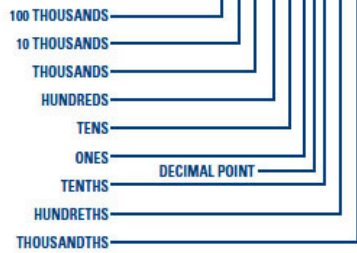

READING THE ELECTRONIC REGISTER

GALLONS REGISTERS

5/8", 3/4" and 1"

Not Read Electronically

CUBIC FEET REGISTERS

5/8", 3/4" and 1"

Not Read Electronically

CUBIC METER REGISTERS

5/8", 3/4" and 1"

Not Read Electronically

© All products purchased and services performed are subject to Sensus' terms of sale, available at either; <http://na.sensus.com/TC/TermsConditions.pdf> or 1-800-METER-IT. Sensus reserves the right to modify these terms and conditions in its own discretion without notice to the customer.

This document is for informational purposes only, and SENSUS MAKES NO EXPRESS WARRANTIES IN THIS DOCUMENT. FURTHERMORE, THERE ARE NO IMPLIED WARRANTIES, INCLUDING WITHOUT LIMITATION, WARRANTIES AS TO FITNESS FOR A PARTICULAR PURPOSE AND MERCHANTABILITY. ANY USE OF THE PRODUCTS THAT IS NOT SPECIFICALLY PERMITTED HEREIN IS PROHIBITED.