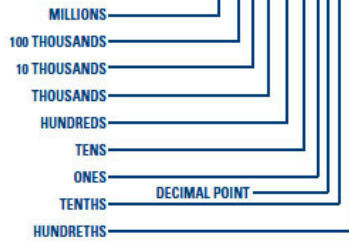

READING THE ELECTRONIC REGISTER

GALLONS REGISTERS

5/8", 3/4" and 1"

Not Read Electronically

CUBIC FEET REGISTERS

5/8", 3/4" and 1"

Not Read Electronically

CUBIC METER REGISTERS

5/8", 3/4" and 1"

Not Read Electronically

© All products purchased and services performed are subject to Sensus' terms of sale, available at either; <http://na.sensus.com/TC/TermsConditions.pdf> or 1-800-METER-IT. Sensus reserves the right to modify these terms and conditions in its own discretion without notice to the customer.

This document is for informational purposes only, and SENSUS MAKES NO EXPRESS WARRANTIES IN THIS DOCUMENT. FURTHERMORE, THERE ARE NO IMPLIED WARRANTIES, INCLUDING WITHOUT LIMITATION, WARRANTIES AS TO FITNESS FOR A PARTICULAR PURPOSE AND MERCHANTABILITY. ANY USE OF THE PRODUCTS THAT IS NOT SPECIFICALLY PERMITTED HEREIN IS PROHIBITED.