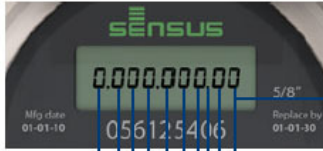

READING THE ELECTRONIC REGISTER

GALLONS REGISTERS

5/8", 3/4" and 1"

Not Read Electronically