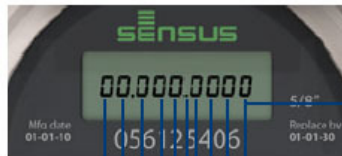

CUBIC METER REGISTERS

5/8", 3/4" and 1"

Not Read Electronically