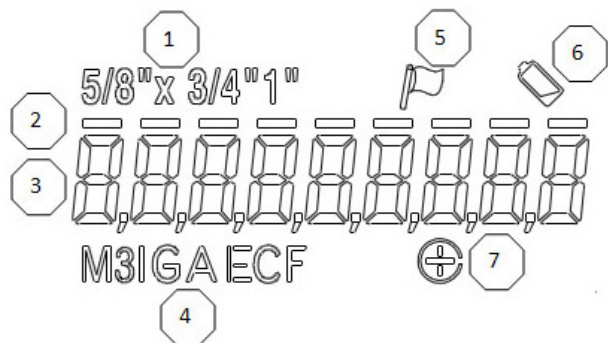

### REGISTER DISPLAY

1. Meter Size (5/8", 5/8" x 3/4", 3/4", or 1").
2. AMR digit bar (4 to 8 digits).
3. Totalizer digits.
4. Unit of measure (cubic meter, gallon, imperial gallon, cubic feet).
5. Flag/Alarm Icon (not currently used)
6. Battery Icon (Set when low battery is detected or after 20 years. After 20.5 years of operation the battery symbol remains lit. The least significant AMR digit is replaced with a "?")
7. Forward and reverse flow indicator.