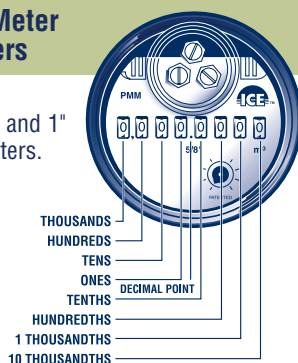

### VISUALLY READING SENSUS ICE REGISTERS

As you can see on the drawings of the register faces, ICE registers, whether for indicating gallons, cubic feet or cubic meters, have eight odometer wheels

Shown below are the values the wheels represent on registers for the various types and sizes of meters listed. On larger meters the wheels will represent larger values.

#### Gallons Registers

Sensus 5/8", 3/4" and 1" PMM® meters.

Sensus 1-1/2" and 2" PMM meters.

#### Cubic Feet Registers

Sensus 5/8", 3/4" and 1" PMM meters.

Sensus 1-1/2" and 2" PMM meters.

#### Cubic Meter Registers

Sensus 5/8", 3/4" and 1" PMM meters.

Sensus 1-1/2" and 2" PMM meters.