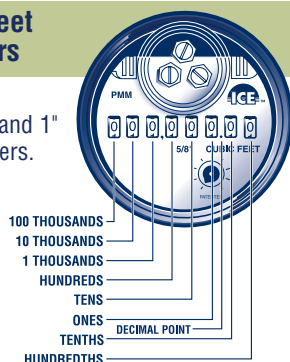

Cubic Feet Registers

Sensus 5/8", 3/4" and 1" PMM meters.