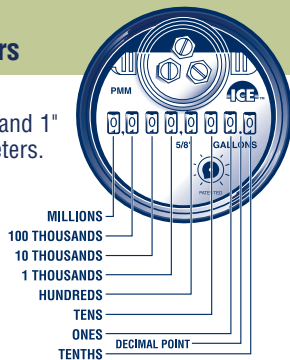

## THE SENSUS ICE LABEL

### VISUALLY READING SENSUS ICE REGISTERS

As you can see on the drawings of the register faces, ICE registers, whether for indicating gallons, cubic feet or cubic meters, have eight odometer wheels

Shown below are the values the wheels represent on registers for the various types and sizes of meters listed. On larger meters the wheels will represent larger values.

#### Gallons Registers

Sensus 5/8", 3/4" and 1" PMM® meters.

Sensus 1-1/2" and 2" PMM meters.