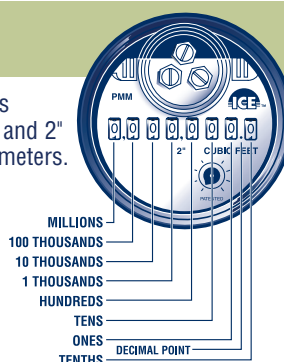

### VISUALLY READING SENSUS ICE REGISTERS

As you can see on the drawings of the register faces, ICE registers, whether for indicating gallons, cubic feet or cubic meters, have eight odometer wheels

Shown below are the values the wheels represent on registers for the various types and sizes of meters listed. On larger meters the wheels will represent larger values.

#### Gallons Registers

Sensus 5/8", 3/4" and 1" PMM® meters.

Sensus 1-1/2" and 2" PMM meters.

#### Cubic Feet Registers

Sensus 5/8", 3/4" and 1" PMM meters.

Sensus 1-1/2" and 2" PMM meters.

#### Cubic Meter Registers

Sensus 5/8", 3/4" and 1" PMM meters.

Sensus 1-1/2" and 2" PMM meters.