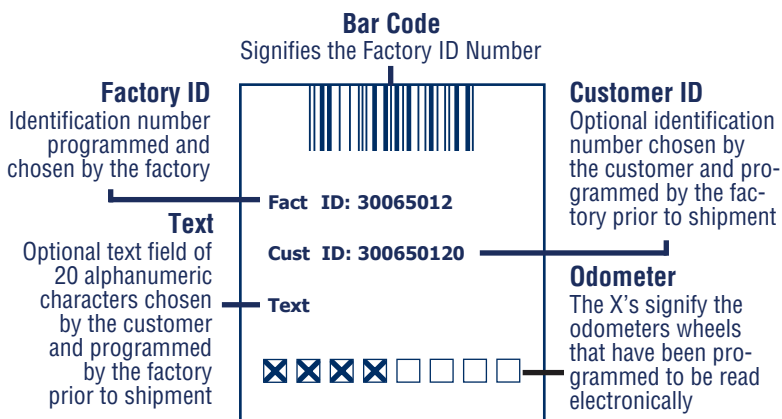

THE SENSUS ICE LABEL