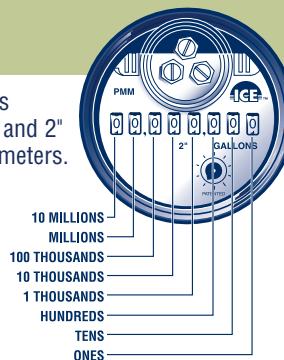

## THE SENSUS ICE LABEL

### VISUALLY READING SENSUS ICE REGISTERS

As you can see on the drawings of the register faces, ICE registers, whether for indicating gallons, cubic feet or cubic meters, have eight odometer wheels

Shown below are the values the wheels represent on registers for the various types and sizes of meters listed. On larger meters the wheels will represent larger values.

#### Gallons Registers

Sensus 5/8", 3/4" and 1" PMM® meters.

Sensus 1-1/2" and 2" PMM meters.